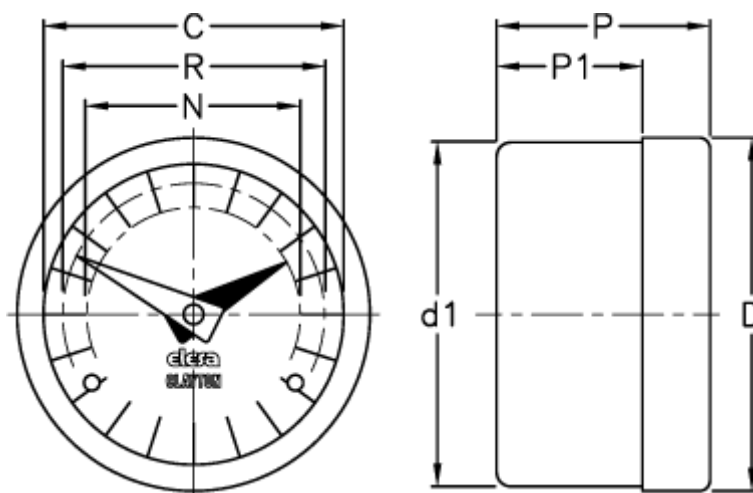

Data Sheet

Article number: 2307070701

Description: E+G Gravity indicator
GA12-0024-D

Measures

C	=	60
D	=	68.5
D1	=	67.0
N	=	44
P	=	32
P1	=	25.0
R	=	51